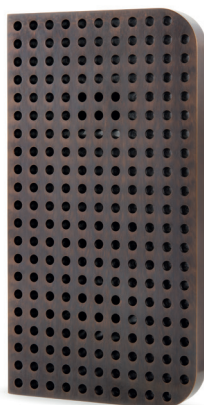

STARDUST

STEPHANE **P**ARMENTIER

19 / 05

MAISON
VERVLOET

Collection STARDUST

Polished Oil- rubbed bronze

Door knob Ø 70mm
Door knob Ø 100 mm
Furniture knob Ø 35 mm

Rose
55 x 55 mm (LxW)

Olive – perforated
55 x 35 mm (HxW)
Furniture knob – not perforated
35 x 24 mm (LxW)

Thumb turn
28 x 20 mm (HxW)

Lever handle
131 x 74 mm (LxD)

Flush pull
160 x 90 mm (HxW)

Rectangular plate – perforated
200 x 55 mm (HxW)

Square plate - perforated
180 x 180 mm (HxW)

Pull handle
244 x 130 mm (HxW)

Long Pull handle
900 x 100 mm (HxW)
Satin Nickel

Artworks you can touch.

©Derek Hudson

The interior architect and designer Stéphane Parmentier began his career working for Karl Lagerfeld before deciding to devote himself to architecture full-time in 2002. Since then, he has created and developed numerous projects for an international clientele attuned to his style of luxurious simplicity. The homes and objects he designs reveal a vision that is deeply anchored in a modern everyday lifestyle.