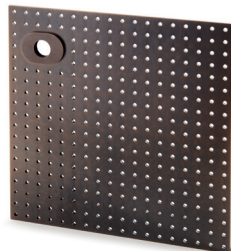

STARDUST

STEPHANE **P**ARMENTIER

19 / 05

MAISON
VERVLOET

Collection STARDUST

Polished Oil- rubbed bronze

Door knob Ø 70mm
Door knob Ø 100 mm
Furniture knob Ø 35 mm

Rose
55 x 55 mm (LxW)

Olive – perforated
55 x 35 mm (HxW)
Furniture knob – not perforated
35 x 24 mm (LxW)

Thumb turn
28 x 20 mm (HxW)

Lever handle
131 x 74 mm (LxD)

Flush pull
160 x 90 mm (HxW)

Rectangular plate – perforated
200 x 55 mm (HxW)

Square plate - perforated
180 x 180 mm (HxW)

Pull handle
244 x 130 mm (HxW)

Long Pull handle
900 x 100 mm (HxW)
Satin Nickel

Artworks you can touch.

©Derek Hudson

The interior architect and designer Stéphane Parmentier began his career working for Karl Lagerfeld before deciding to devote himself to architecture full-time in 2002. Since then, he has created and developed numerous projects for an international clientele attuned to his style of luxurious simplicity. The homes and objects he designs reveal a vision that is deeply anchored in a modern everyday lifestyle.