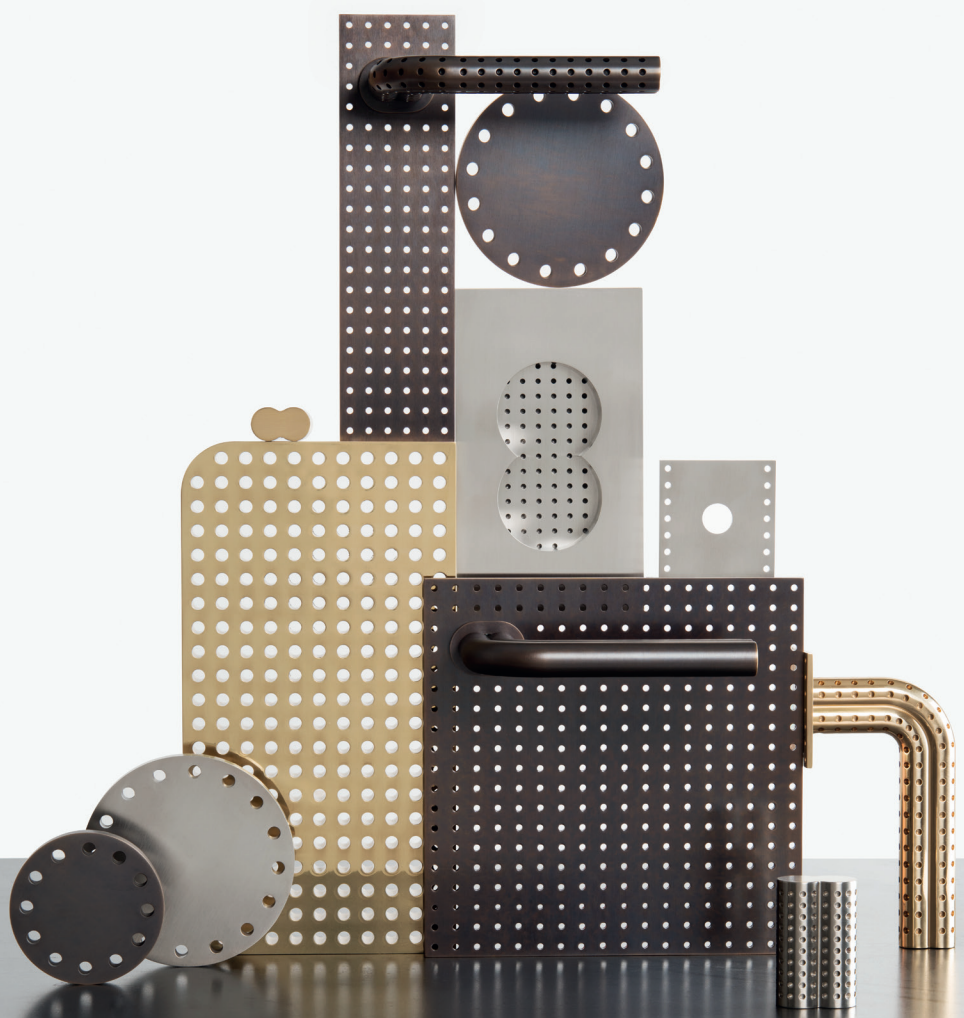

STARDUST

STEPHANE **P**ARMENTIER

19 / 05

MAISON
VERVLOET

Collection STARDUST

Polished Oil- rubbed bronze

Door knob Ø 70mm
Door knob Ø 100 mm
Furniture knob Ø 35 mm

Rose
55 x 55 mm (LxW)

Olive – perforated
55 x 35 mm (HxW)
Furniture knob – not perforated
35 x 24 mm (LxW)

Thumb turn
28 x 20 mm (HxW)

Lever handle
131 x 74 mm (LxD)

Flush pull
160 x 90 mm (HxW)

Rectangular plate – perforated
200 x 55 mm (HxW)

Square plate - perforated
180 x 180 mm (HxW)

Pull handle
244 x 130 mm (HxW)

Long Pull handle
900 x 100 mm (HxW)
Satin Nickel

Artworks you can touch.

©Derek Hudson

The interior architect and designer Stéphane Parmentier began his career working for Karl Lagerfeld before deciding to devote himself to architecture full-time in 2002. Since then, he has created and developed numerous projects for an international clientele attuned to his style of luxurious simplicity. The homes and objects he designs reveal a vision that is deeply anchored in a modern everyday lifestyle.

Inspired by classical Greco-Roman antiquity, the beauty of the Puglian landscape, the restraint of the Japanese aesthetic, and a desire to focus on the essential, he cultivates elegant asceticism by associating noble materials with subtly graphic lines.