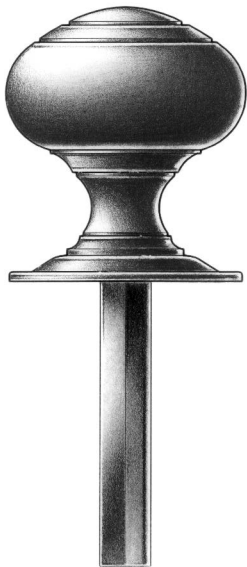

E. R. BUTLER & CO.

*fig. lo*

*fig. sm*

*fig. fr*

PREMIUM GRADE

## Traditional Thumb Turns and Roses

*W.C. Vaughan Co. Collection*

Available in 1 ¼ inch Diameters for Privacy and Patio Doors.  
Standard with 3/16 inch Spindle on the Diagonal.  
Regularly Furnished with Two No. 4 × ½" OHWS.  
Solid Turned Brass Knob and Rose.  
Standard, Custom Plated and Patinated Finishes Available.