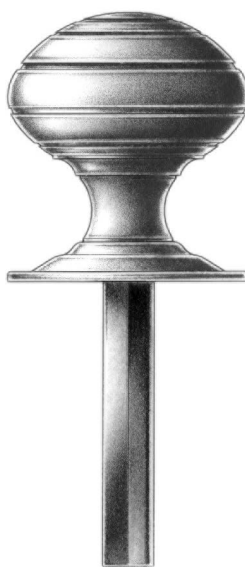

E. R. BUTLER & CO.

*fig. lo*

*fig. sm*

*fig. fr*

PREMIUM GRADE

## Traditional Thumb Turns and Roses

*W.C. Vaughan Co. Collection*

Available in 1 ¼ inch Diameters for Privacy and Patio Doors.  
Standard with 3/16 inch Spindle on the Diagonal.  
Regularly Furnished with Two No. 4 × ½" OHWS.  
Solid Turned Brass Knob and Rose.  
Standard, Custom Plated and Patinated Finishes Available.