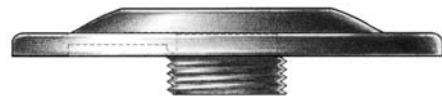

E. R. BUTLER & CO.

plain

ridged

beaded

knurled

PREMIUM GRADE

Traditional Rose Escutcheons

V.C. Vaughan Co. Collection

For Use with W.C. Vaughan Door Knobs and Levers.

Available in 3, 2 ³/₄, 2 ¹/₂, 2 ¹/₄, 2, and 1 ³/₄ inch Diameters for Doors (2 ¹/₂ in. Shown).

Also Available in 1 ¹/₂, 1 ¹/₄, 1, ³/₄ and ¹/₂ inch Diameters for Cabinets and Fine Furniture.

Solid Turned Brass.

Standard, Custom Plated and Patinated Finishes Available.

Full Scale

FINE ARCHITECTURAL, BUILDERS' AND CABINETMAKERS' HARDWARE