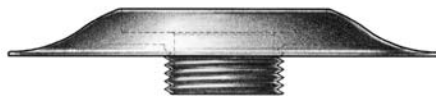

E. R. BUTLER & CO.

plain

ridged

beaded

knurled

PREMIUM GRADE

Traditional Rose Escutcheons

V.C. Vaughan Co. Collection

For Use with W.C. Vaughan Door Knobs and Levers.

Available in 3, 2 ³/₄, 2 ¹/₂, 2 ¹/₄, 2, and 1 ³/₄ inch Diameters for Doors (2 ¹/₂ in. Shown).

Also Available in 1 ¹/₂, 1 ¹/₄, 1, ³/₄ and ¹/₂ inch Diameters for Cabinets and Fine Furniture.