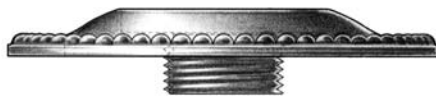

E. R. BUTLER & CO.

plain

ridged

beaded

knurled

PREMIUM GRADE

Traditional Rose Escutcheons

V.C. Vaughan Co. Collection

For Use with W.C. Vaughan Door Knobs and Levers.

Available in 3, 2 ³/₄, 2 ¹/₂, 2 ¹/₄, 2, and 1 ³/₄ inch Diameters for Doors (2 ¹/₂ in. Shown).

Also Available in 1 ¹/₂, 1 ¹/₄, 1, ³/₄ and ¹/₂ inch Diameters for Cabinets and Fine Furniture.