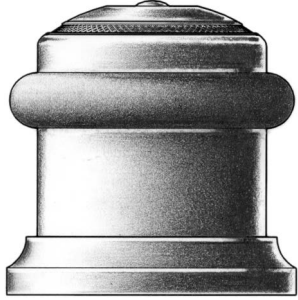

E. R. BUTLER & CO.

fig. kb

fig. nk

fig. lo

fig. sm

PREMIUM GRADE

Traditional Cylindrical Floor Stop

W.C. Vaughan Co. Collection

Available in 1 1/2 inch Diameters for Doors.
Available with Round or Square Bumper Ring (Round Bumper Shown).
Solid Turned Brass with Gray, Brown, or Black Rubber Bumper Ring.
Standard, Custom Plated and Patinated Finishes Available.