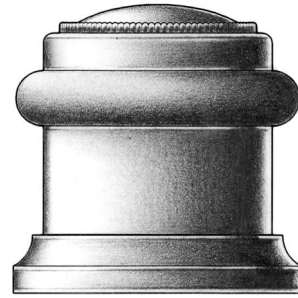

*fig. ng*

*fig. vc*

*fig. nm*

*fig. nb*

PREMIUM GRADE

## Traditional Cylindrical Floor Stop

*W.C. Vaughan Co. Collection*

Available in 1 1/2 inch Diameters for Doors.  
Available with Round or Square Bumper Ring (Round Bumper Shown).  
Solid Turned Brass with Gray, Brown, or Black Rubber Bumper Ring.  
Standard, Custom Plated and Patinated Finishes Available.