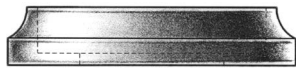

E. R. BUTLER & CO.

*plain*

*ridged*

*beaded*

*knurled*

PREMIUM GRADE

## Traditional Floor Stop Trim Rings

*W.C. Vaughan Co. Collection*

For Use with 1 1/2 inch Diameter Cylindrical W.C. Vaughan Floor Stops.

Solid Turned Brass.

Standard, Custom Plated and Patinated Finishes Available.