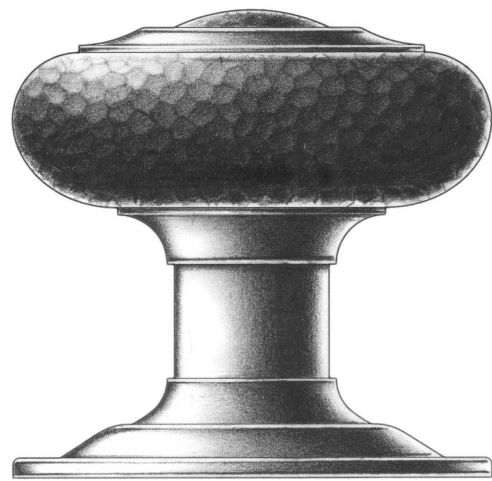

E. R. BUTLER & CO.

Plain

Hand Hammered

PREMIUM GRADE

Traditional DO Series Door Knobs and Roses

W.C. Vaughan Co. Collection

Available in $2\frac{3}{4}$, $2\frac{1}{2}$, $2\frac{1}{4}$, 2, and $1\frac{3}{4}$ inch Diameters for Doors ($2\frac{1}{2}$ in. Shown).
Available in 3 inch Diameters for Use as Center Knobs.
Also Available in $1\frac{1}{2}$, $1\frac{1}{4}$, $1\frac{3}{4}$ and $\frac{1}{2}$ inch Diameters for Cabinets and Fine Furniture.
Solid Turned Brass Knob and Rose.
Standard, Custom Plated and Patinated Finishes Available.

Full Scale

FINE ARCHITECTURAL, BUILDERS' AND CABINETMAKERS' HARDWARE