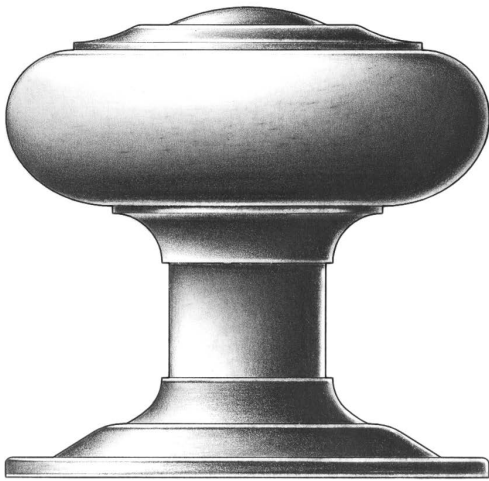

E. R. BUTLER & CO.

Plain

Hand Hammered

PREMIUM GRADE

Traditional DO Series Door Knobs and Roses

W.C. Vaughan Co. Collection

Available in $2\frac{3}{4}$, $2\frac{1}{2}$, $2\frac{1}{4}$, 2, and $1\frac{3}{4}$ inch Diameters for Doors ($2\frac{1}{2}$ in. Shown).
Available in 3 inch Diameters for Use as Center Knobs.
Also Available in $1\frac{1}{2}$, $1\frac{1}{4}$, $1\frac{3}{4}$ and $\frac{1}{2}$ inch Diameters for Cabinets and Fine Furniture.
Solid Turned Brass Knob and Rose.
Standard, Custom Plated and Patinated Finishes Available.

Full Scale

FINE ARCHITECTURAL, BUILDERS' AND CABINETMAKERS' HARDWARE