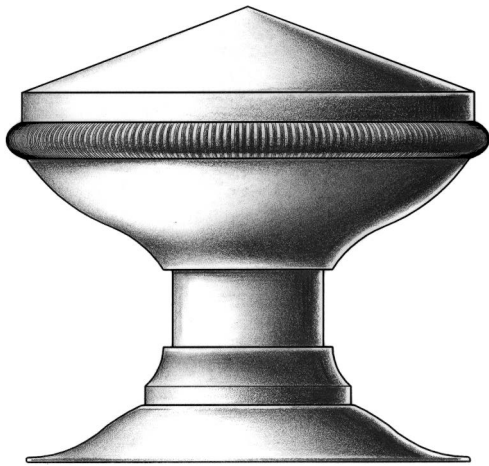

E. R. BUTLER & CO.

Plain

Hand Hammered

PREMIUM GRADE

Traditional EU Series Door Knobs and Roses

E. Robinson & Co. Collection

Available in $2\frac{3}{4}$, $2\frac{1}{2}$, $2\frac{1}{4}$, 2, and $1\frac{3}{4}$ inch Diameters for Doors ($2\frac{1}{2}$ in. Shown).
Available in 3 inch Diameters for Use as Center Knobs.
Also Available in $1\frac{1}{2}$, $1\frac{1}{4}$, 1, $\frac{3}{4}$ and $\frac{1}{2}$ inch Diameters for Cabinets and Fine Furniture.
Solid Turned Brass Knob and Rose.
Standard, Custom Plated and Patinated Finishes Available.

Full Scale

FINE ARCHITECTURAL, BUILDERS' AND CABINETMAKERS' HARDWARE