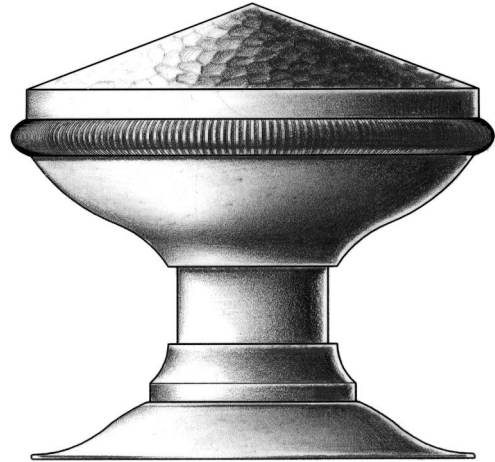

E. R. BUTLER & CO.

Plain

Hand Hammered

PREMIUM GRADE

Traditional EU Series Door Knobs and Roses

E. Robinson & Co. Collection

Available in $2\frac{3}{4}$, $2\frac{1}{2}$, $2\frac{1}{4}$, 2, and $1\frac{3}{4}$ inch Diameters for Doors ($2\frac{1}{2}$ in. Shown).
Available in 3 inch Diameters for Use as Center Knobs.
Also Available in $1\frac{1}{2}$, $1\frac{1}{4}$, 1, $\frac{3}{4}$ and $\frac{1}{2}$ inch Diameters for Cabinets and Fine Furniture.
Solid Turned Brass Knob and Rose.
Standard, Custom Plated and Patinated Finishes Available.

Full Scale

FINE ARCHITECTURAL, BUILDERS' AND CABINETMAKERS' HARDWARE