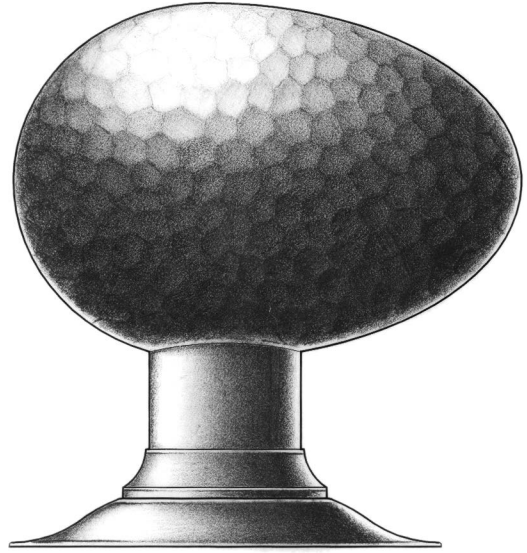

E. R. BUTLER & CO.

*Plain*

*Hand Hammered*

PREMIUM GRADE

## Traditional EP Series Door Knobs and Roses

*E. Robinson & Co. Collection*

Available in  $2\frac{3}{4}$ ,  $2\frac{1}{2}$ ,  $2\frac{1}{4}$ , 2, and  $1\frac{3}{4}$  inch (Nominal) for Doors ( $2\frac{1}{2}$  in. Shown).  
Available in 3 inch Sizes for Use as Center Knobs.  
Also Available in  $1\frac{1}{2}$ ,  $1\frac{1}{4}$ , 1,  $\frac{3}{4}$  and  $\frac{1}{2}$  inch (Nominal) for Cabinets and Fine Furniture.

Solid Cast Knob and Turned Rose.  
Standard, Custom Plated and Patinated Finishes Available.

*Full Scale*

FINE ARCHITECTURAL, BUILDERS' AND CABINETMAKERS' HARDWARE