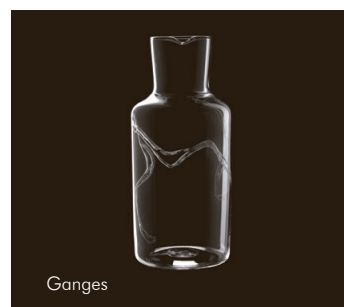

SHAPES

Beer tumbler
Water tumbler
Wine tumbler
Water caraffe

DECORS

with percent

with engraved symbols

Übergossene Alm

Lake Titicaca

Ganges