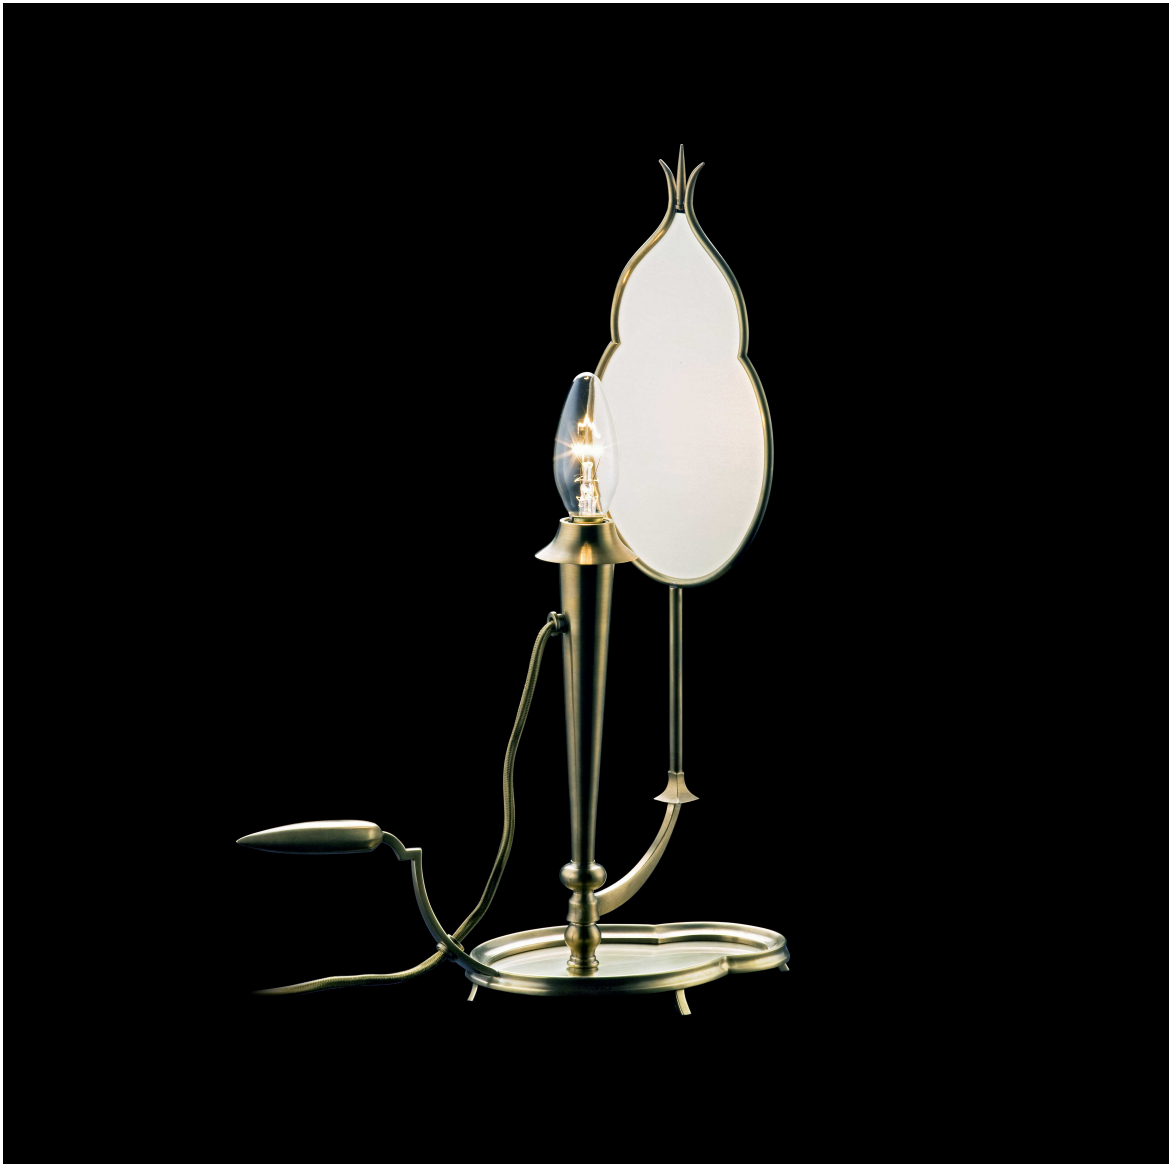

1 8 2 3

Table Lamp 42383-1 "Lichtblau"

The Art Deco Family

The whole of this lamp is made from finely polished prim brass rods. Through its handle it hints the carrying of candle sticks.

With his interpretation of the shade Ernst Lichtblau created the archetype of many modern designs picking up this functionality. It works as a reflector to bring more light and as a shade to take away the light at the same time.

After a few prototypes with the designer we re-issued it only in 2005.

Design: Ernst Lichtblau, 1935; Art Deco

Material: Brass; Finish: Antique

Special requests: Different metal finishes

W.: 30 cm, H.: 44 cm; Weight: 3 kg

Lights: 1 x E14; Max. Wattage: 60 W

LOBMEYER