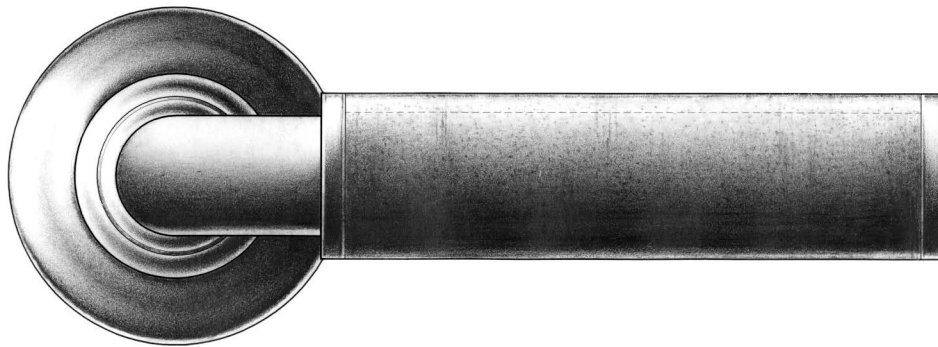

E. R. BUTLER & CO.

PREMIUM GRADE

ER "Bauhaus" Series Lever Handles and Roses
Radius Shank with Saddle-Stitched Oak Leather Central Grip

Available in 5" (XL), 4 1/2" (L), and 4" (M) for Doors. (Size M Shown).

Also Available in 3 1/2" (S) and 3" (XS) for Screen Doors and Windows.

Universal Handing.

Solid Turned Brass Lever and Rose.

Standard, Custom Plated and Patinated Finishes Available.

Full Scale

FINE ARCHITECTURAL, BUILDERS' AND CABINETMAKERS' HARDWARE