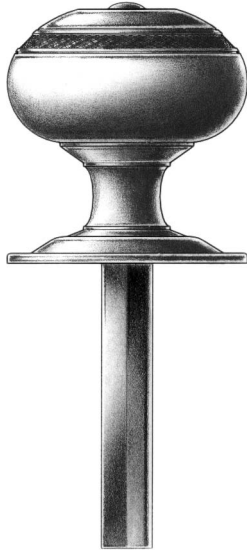

E. R. BUTLER & CO.

*Emergency Trim Ring
with Swinging Cover*

Shutter Knob

Thumbturn and Rose

*Cylinder Ring
with Swinging Cover*

*Cylindrical Floor Stop
with Trim Ring*

••
B

E. R. BUTLER & Co.

*KB Design Series
W.C. Vaughan Co. Collection*

Door Knobs Available in 3, 2¾, 2½, 2¼, 2, and 1¾ inch Diameters (2¾ in. Shown).

Also Available in 1½, 1¼, 1 and ¾ inch Diameters for Cabinets and Fine Furniture.