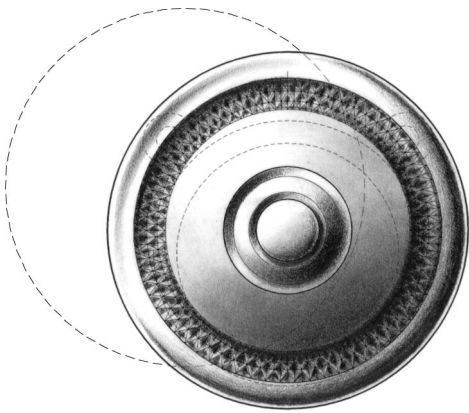

E. R. BUTLER & CO.

*Emergency Trim Ring
with Swinging Cover*

Shutter Knob

Thumbturn and Rose

*Cylinder Ring
with Swinging Cover*

*Cylindrical Floor Stop
with Trim Ring*

••
B

E. R. BUTLER & Co.

*KB Design Series
W.C. Vaughan Co. Collection*

Door Knobs Available in 3, 2¾, 2½, 2¼, 2, and 1¾ inch Diameters (2¾ in. Shown).

Also Available in 1½, 1¼, 1 and ¾ inch Diameters for Cabinets and Fine Furniture.