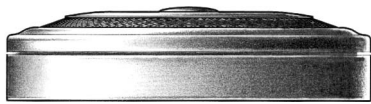

E. R. BUTLER & CO.

*Emergency Trim Ring
with Swinging Cover*

Shutter Knob

Thumbturn and Rose

*Cylinder Ring
with Swinging Cover*

*Cylindrical Floor Stop
with Trim Ring*

••
B

E. R. BUTLER & Co.

*KB Design Series
W.C. Vaughan Co. Collection*

Door Knobs Available in 3, 2¾, 2½, 2¼, 2, and 1¾ inch Diameters (2¾ in. Shown).

Also Available in 1½, 1¼, 1 and ¾ inch Diameters for Cabinets and Fine Furniture.