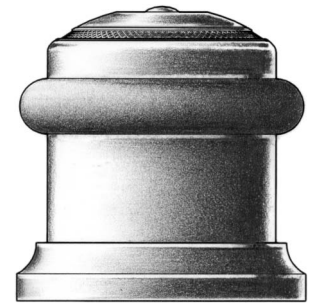

E. R. BUTLER & CO.

*Emergency Trim Ring
with Swinging Cover*

Shutter Knob

Thumbturn and Rose

*Cylinder Ring
with Swinging Cover*

*Cylindrical Floor Stop
with Trim Ring*

••
B

E. R. BUTLER & Co.

*KB Design Series
W.C. Vaughan Co. Collection*

Door Knobs Available in 3, 2¾, 2½, 2¼, 2, and 1¾ inch Diameters (2¾ in. Shown).

Also Available in 1½, 1¼, 1 and ¾ inch Diameters for Cabinets and Fine Furniture.