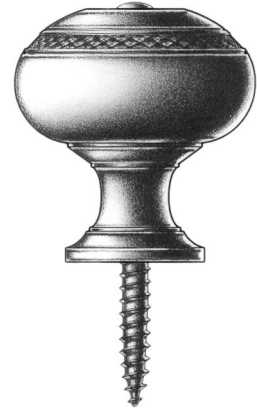

E. R. BUTLER & CO.

*Emergency Trim Ring
with Swinging Cover*

Shutter Knob

Thumbturn and Rose

*Cylinder Ring
with Swinging Cover*

*Cylindrical Floor Stop
with Trim Ring*

••
B

E. R. BUTLER & Co.

*KB Design Series
W.C. Vaughan Co. Collection*

Door Knobs Available in 3, 2¾, 2½, 2¼, 2, and 1¾ inch Diameters (2¾ in. Shown).

Also Available in 1½, 1¼, 1 and ¾ inch Diameters for Cabinets and Fine Furniture.