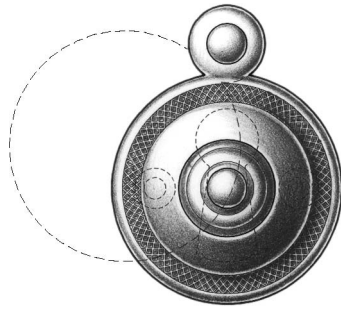

E. R. BUTLER & CO.

*Emergency Trim Ring
with Swinging Cover*

Shutter Knob

Thumbturn and Rose

*Cylinder Ring
with Swinging Cover*

*Cylindrical Floor Stop
with Trim Ring*

••
B

E. R. BUTLER & Co.

*KB Design Series
W.C. Vaughan Co. Collection*

Door Knobs Available in 3, 2¾, 2½, 2¼, 2, and 1¾ inch Diameters (2¾ in. Shown).

Also Available in 1½, 1¼, 1 and ¾ inch Diameters for Cabinets and Fine Furniture.